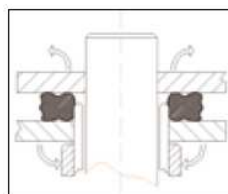

Standard sealed chain SSR

Dual contact sealed chain RDG