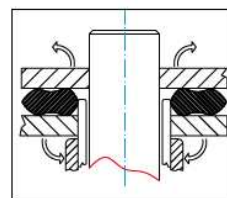

Standard sealed chain SSR

Dual contact sealed chain EXR1