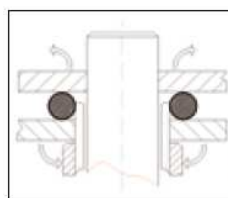

Standard sealed chain SSR