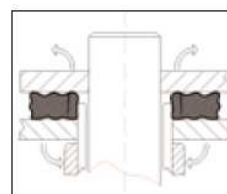

Dual contact sealed chain EXR1

Dual contact sealed chain RDG

Triple contact sealed chain XTG - RTG1