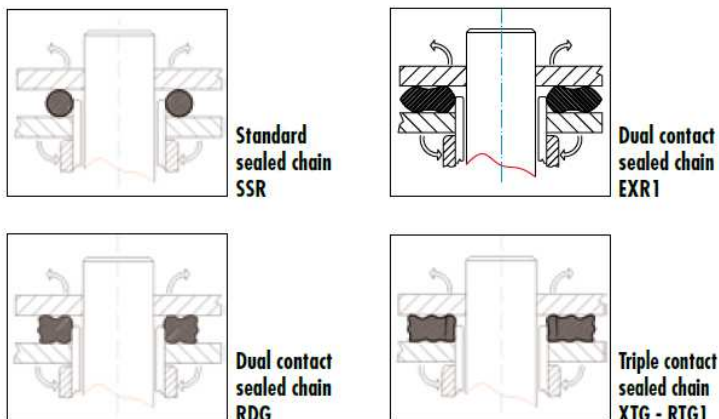

DIFFERENT TYPES OF OUR SUNSTAR-SEAL LINE UP