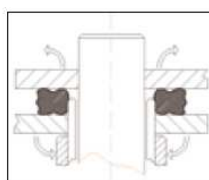

Chain Model	Length Options	Ring Type	Link Type	Max CC Street / Offroad	Weight 100L (LBS)	Weight 100L (KG)	Pin Length (mm)	Inner Plate Thick-ness	Outer Plate Thick-ness	Maximum Tensile Strength (lbs)	Maximum tensile strength (N)
420MXR	104 - 140	None	Clip	150 / 150	1.76	0.79	15,70	1.80	1.45	4,980	22,152
428MXR	118 - 142	None	Clip	50 / 150	2.13	0.97	17,60	1.80	1.80	5,780	25,710
520MXR1	108 - 120	None	Clip	NA / 500	2.99	1.36	17,70	1.80	2.00	8,970	39,900
520EXR1	108 - 120	Dual Guard	Rivet	NA / 450	3.23	1,46	18,35	2.00	2.00	8.390	37,300
520SSR	100 - 120	O-ring	Clip	400 / 400	3.36	1.52	19,90	2.00	2.00	7,670	34,117
520RDG	106 - 120	DualGuard	Rivet	750 / 750	3.39	1,54	19,90	2.00	2.00	8,490	37,765
525RDG	100 - 124	DualGuard	Rivet	900 / 750	4.30	1.95	22,85	2.40	2.30	8,820	39,233
530RDG	102 - 122	DualGuard	Rivet	1000 / 750	4.47	2.03	24,90	2.40	2.30	9,480	42,169
520XTG	104 - 120	TripleGuard	Clip	400 / 750	3.75	1.70	20,80	2.00	2.00	8,460	37,631
520RTG1	98 - 120	TripleGuard	Rivet	1000 / 750	3.75	1.70	20,80	2.20	2.20	8,800	39,144
525RTG1	100 - 124	TripleGuard	Rivet	1000 / 750	4.30	1.95	22,85	2.40	2.30	9,300	41,368
530RTG1	106 - 120	TripleGuard	Rivet	1400 / 900	4.63	2.10	24,90	2.40	2.40	9,900	44,037

DISTINCTIVE FEATURES OF SUNSTAR CHAIN

DIFFERENT TYPES OF OUR SUNSTAR-SEAL LINE UP

Standard sealed chain SSR

Dual contact sealed chain EXR1

Dual contact sealed chain RDG

Triple contact sealed chain XTG - RTG1