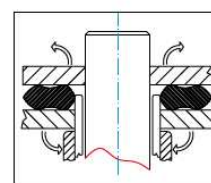

Standard sealed chain SSR

Dual contact sealed chain EXR1