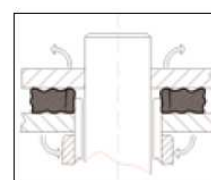

Chain Model	Length Options	Ring Type	Link Type	Max CC Street / Offroad	Weight 100L (LBS)	Weight 100L (KG)	Pin Length (mm)	Inner Plate Thick-ness	Outer Plate Thick-ness	Maximum Tensile Strength (lbs)	Maximum tensile strength (N)
420MXR	104 - 140	None	Clip	150 / 150	1.76	0.79	15,70	1.80	1.45	4,980	22,152
428MXR	118 - 142	None	Clip	50 / 150	2.13	0.97	17,60	1.80	1.80	5,780	25,710
520MXR1	108 - 120	None	Clip	NA / 500	2.99	1.36	17,70	1.80	2.00	8,970	39,900
520EXR1	108 - 120	Dual Guard	Rivet	NA / 450	3.23	1,46	18,35	2.00	2.00	8.390	37,300
520SSR	100 - 120	O-ring	Clip	400 / 400	3.36	1.52	19,90	2.00	2.00	7,670	34,117
520RDG	106 - 120	DualGuard	Rivet	750 / 750	3.39	1,54	19,90	2.00	2.00	8,490	37,765
525RDG	100 - 124	DualGuard	Rivet	900 / 750	4.30	1.95	22,85	2.40	2.30	8,820	39,233
530RDG	102 - 122	DualGuard	Rivet	1000 / 750	4.47	2.03	24,90	2.40	2.30	9,480	42,169
520XTG	104 - 120	TripleGuard	Clip	400 / 750	3.75	1.70	20,80	2.00	2.00	8,460	37,631
520RTG1	98 - 120	TripleGuard	Rivet	1000 / 750	3.75	1.70	20,80	2.20	2.20	8,800	39,144
525RTG1	100 - 124	TripleGuard	Rivet	1000 / 750	4.30	1.95	22,85	2.40	2.30	9,300	41,368
530RTG1	106 - 120	TripleGuard	Rivet	1400 / 900	4.63	2.10	24,90	2.40	2.40	9,900	44,037

DISTINCTIVE FEATURES OF SUNSTAR CHAIN

DIFFERENT TYPES OF OUR SUNSTAR-SEAL LINE UP

Standard sealed chain SSR

Dual contact sealed chain EXR1

Dual contact sealed chain RDG

Triple contact sealed chain XTG - RTG1