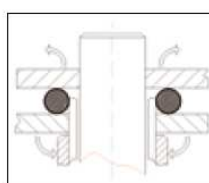

DIFFERENT TYPES OF OUR SUNSTAR-SEAL LINE UP

Standard sealed chain SSR