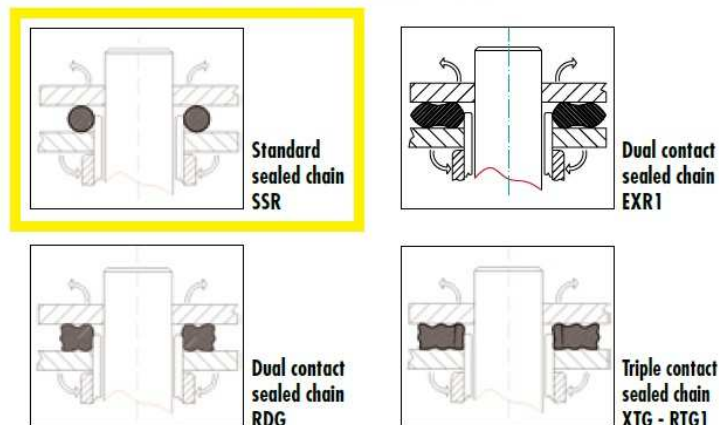

DIFFERENT TYPES OF OUR SUNSTAR-SEAL LINE UP